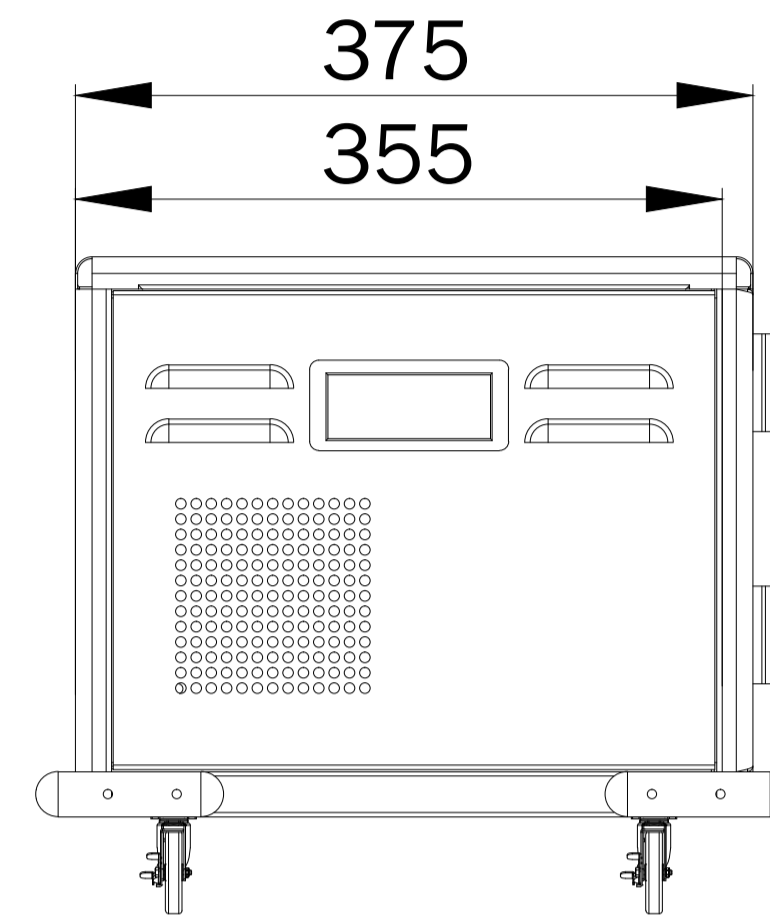

DN-45007
4016032494553

Charging Trolley for Pads / Tablets up to 14 inch

SPCC cold rolled steel (with circular arc edge)
16 ways USB single open glass door