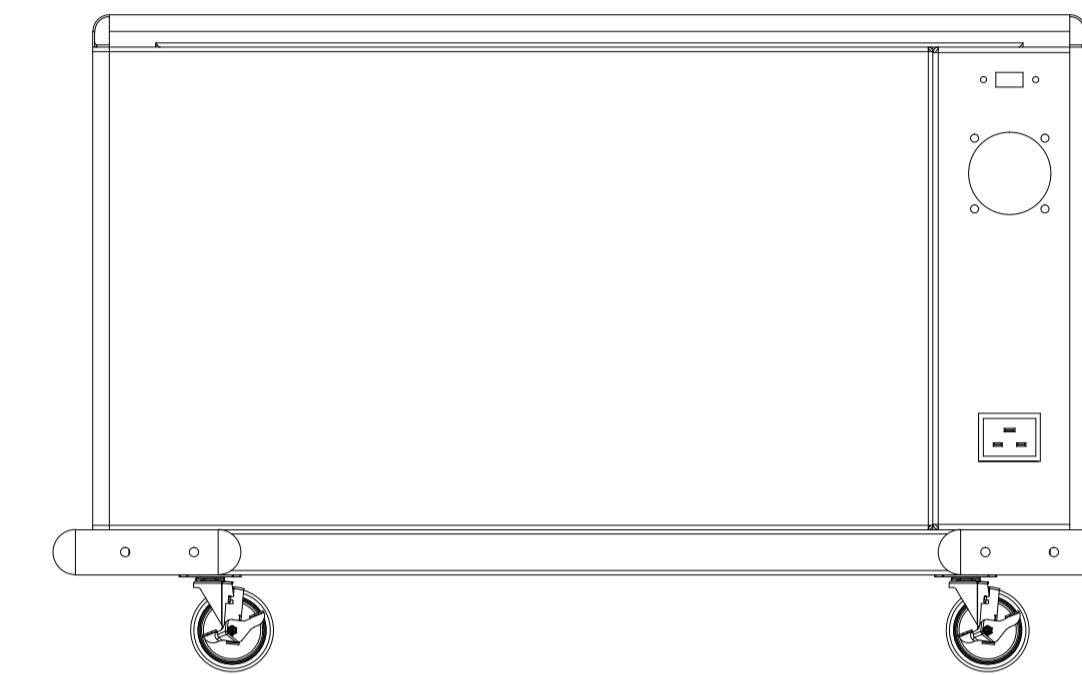

DN-45007
4016032494553

Charging Trolley for Pads / Tablets up to 14 inch

SPCC cold rolled steel (with circular arc edge)
16 ways USB single open glass door