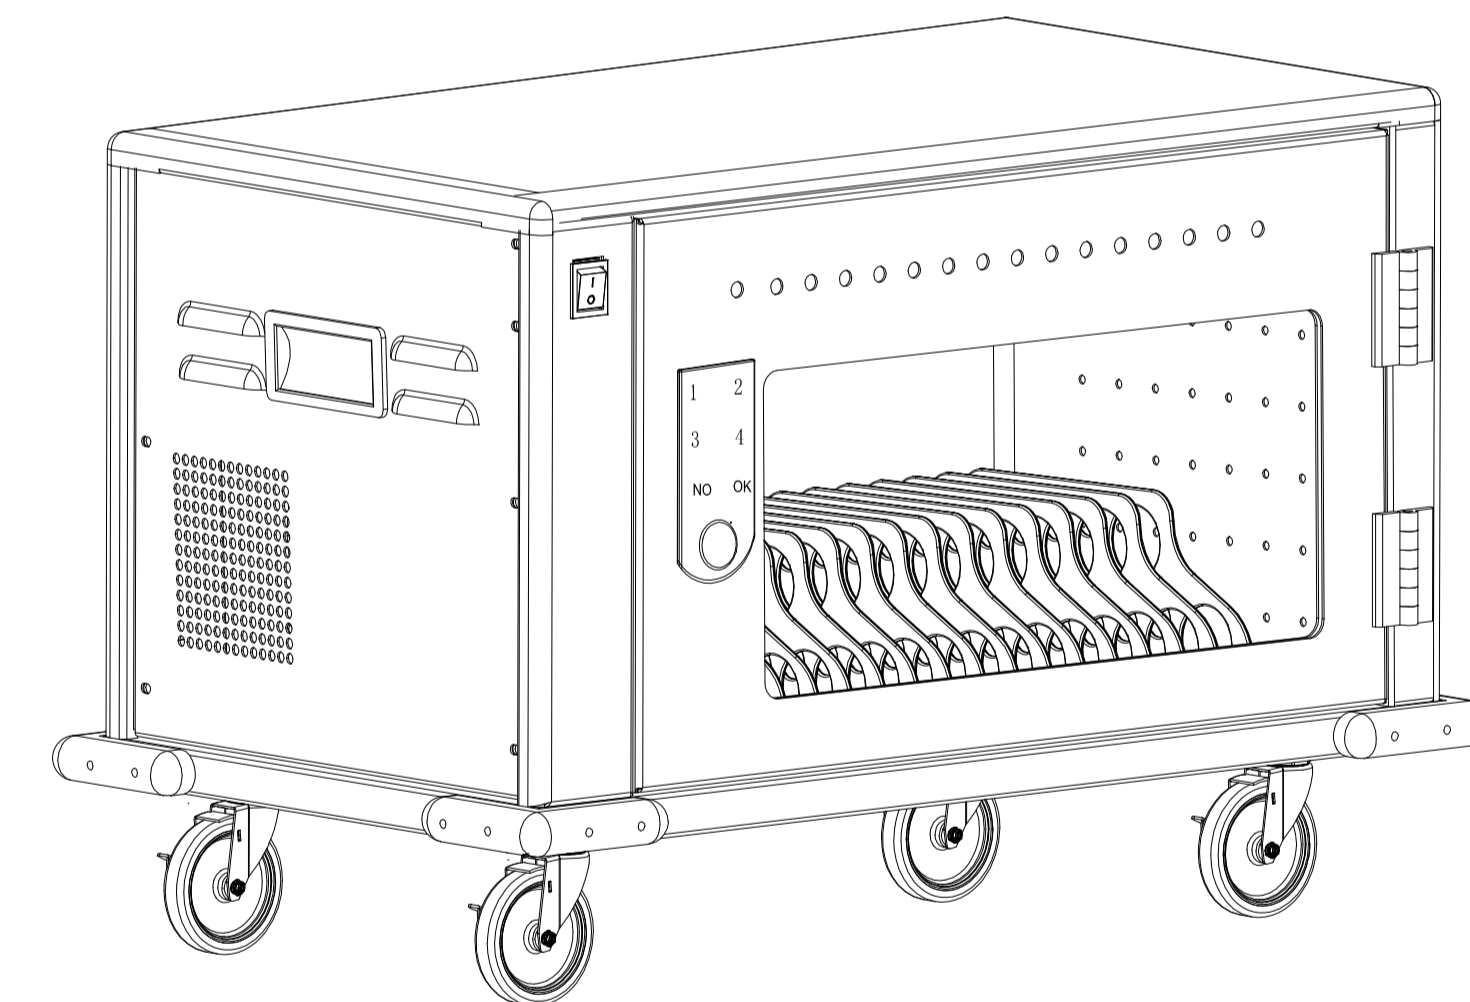

DN-45007
4016032494553

Charging Trolley for Pads / Tablets up to 14 inch

SPCC cold rolled steel (with circular arc edge)
16 ways USB single open glass door