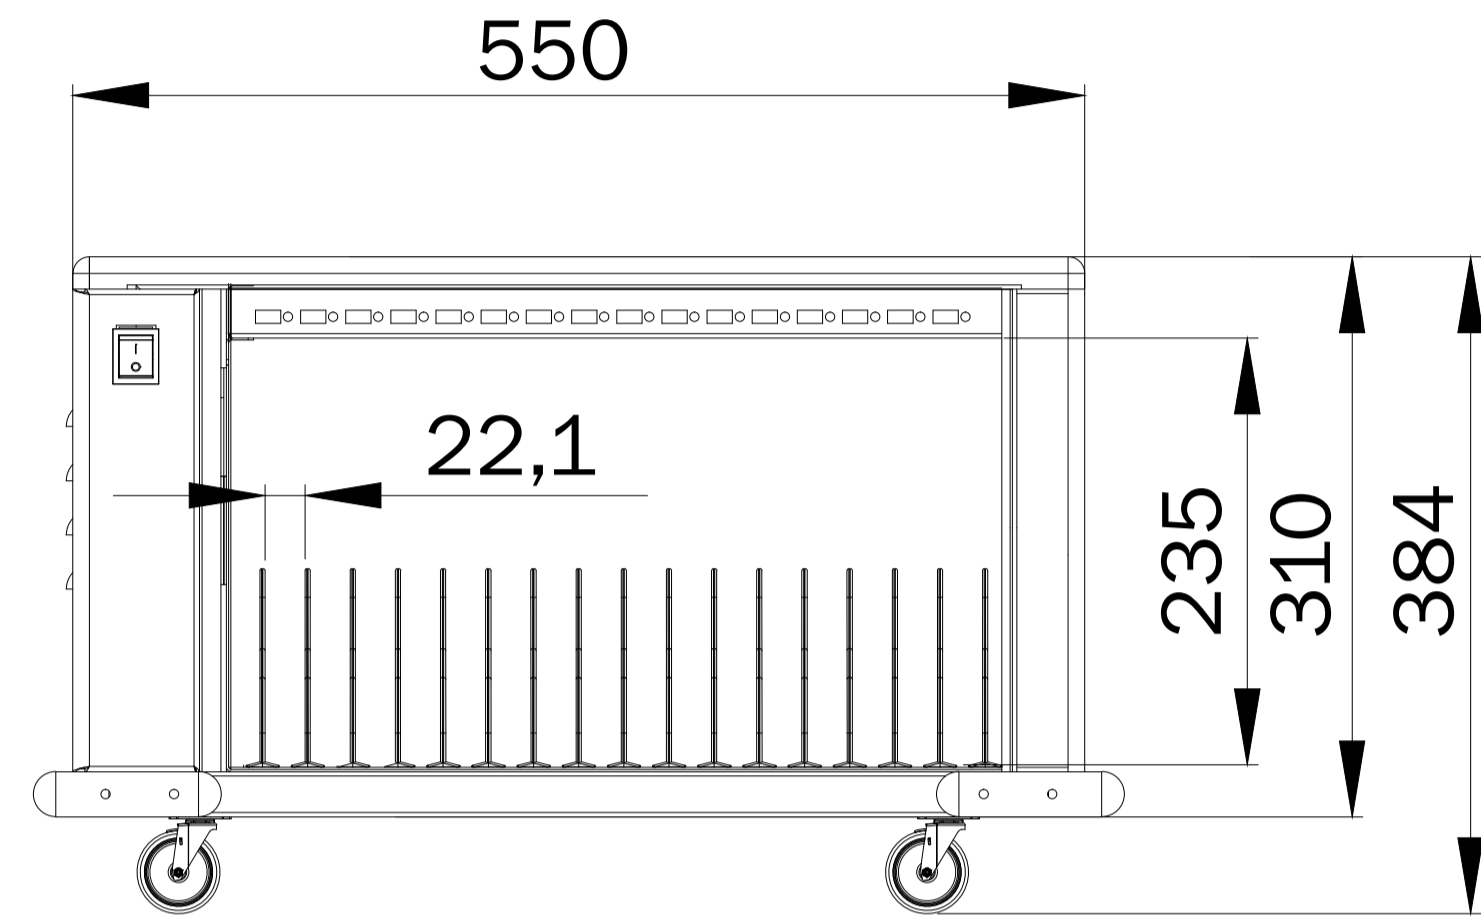

DN-45007
4016032494553

Charging Trolley for Pads / Tablets up to 14 inch

SPCC cold rolled steel (with circular arc edge)
16 ways USB single open glass door